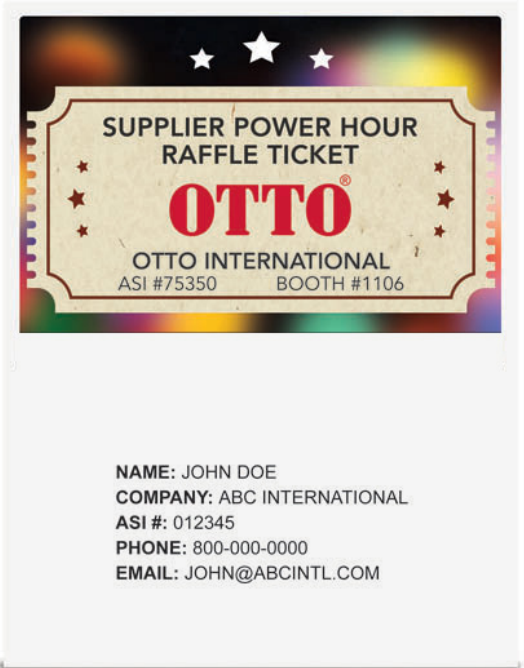

* In order to take advantage of all added value and signage, order and payment must be received prior to appropriate deadlines.

Don't delay — schedule your Supplier Power Hour Raffle today!

☐ **YES, I want to schedule an *ASI Show* Supplier Power Hour Raffle at *ASI Show*® Chicago!**

Advertising Opportunities

- ☐ Supplier Power Hour Raffle (One Day – Limited Availability)..... $1,250
- ☐ Supplier Power Hour Raffle (Two Days – Limited Availability)..... $1,750

TOTAL: _____

- ☐ Please use the credit card *ASI Show* has on file.
- ☐ Please contact me about using a credit card.

Company name: _____ asi/ _____

Your name: _____ Title: _____

Business Phone: _____ Business Fax: _____

Cell Phone: _____ Email: _____

Fax this form to 866-709-6740.

For more information, call your *ASI Show* account manager at 800-546-3300 or visit www.asishow.com.