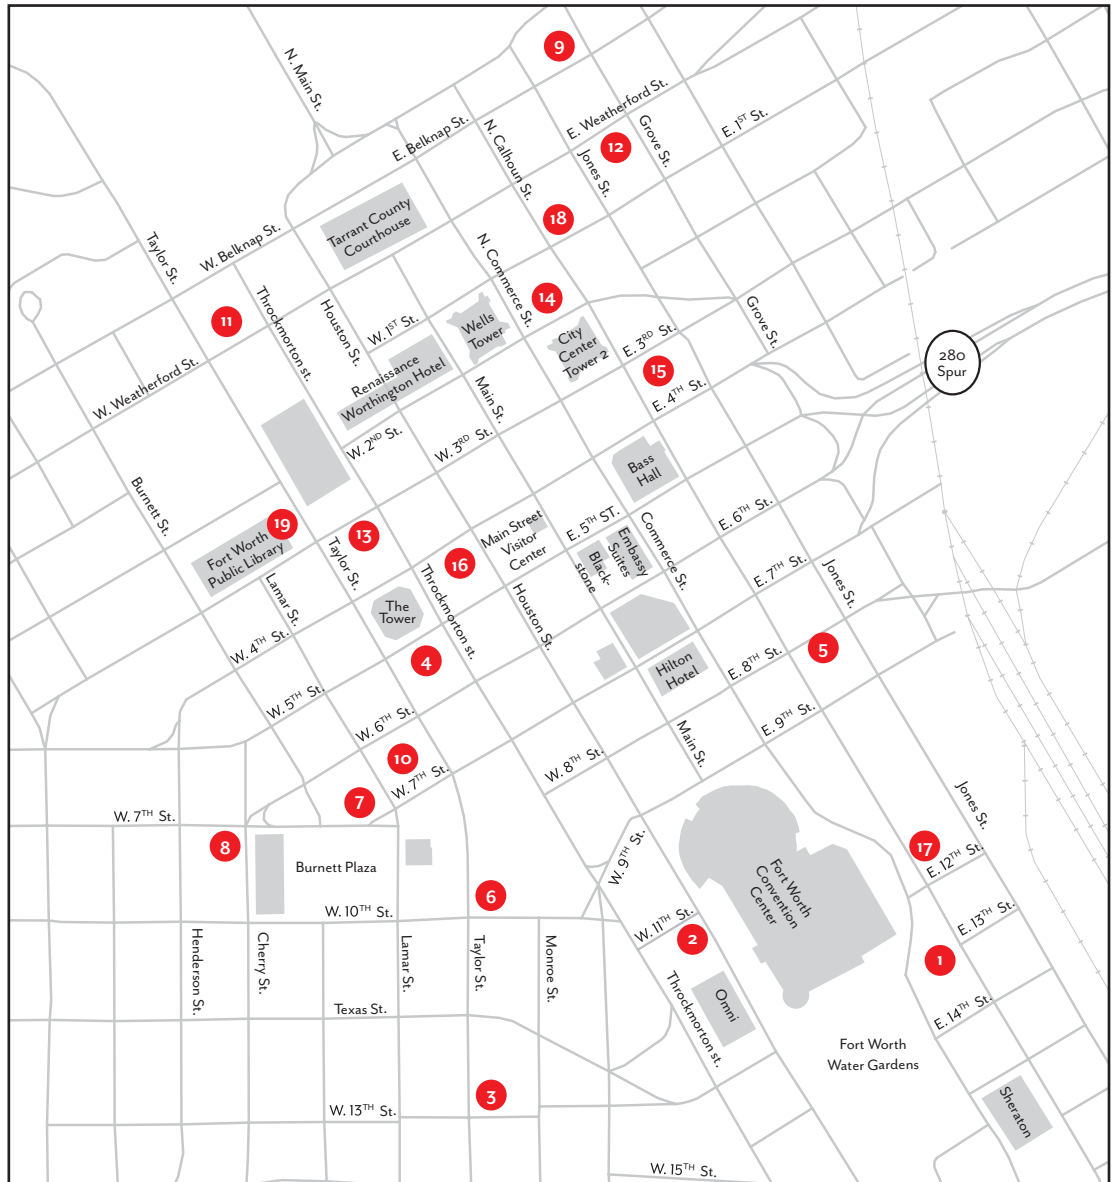

The following hotels are on the FREE Molly the Trolley route which will run from 7:00 a.m. – 10:00 p.m. on Monday, February 4 – Wednesday, February 6. (See route map on page 3.)

Fairfield Inn & Suites Downtown (217 feet away)	Omni Fort Worth (0.1 miles away)
Courtyard by Marriott Downtown Blackstone (0.3 miles away)	Embassy Suites Downtown Fort Worth (0.3 miles away)
Sheraton Fort Worth Downtown Hotel (0.3 miles away)	Renaissance Worthington Hotel (0.4 miles away)

DATE	TIME	SERVICE
Tuesday, February 5	5:45 p.m.-9:45 p.m.	Round trip shuttle service between downtown Fort Worth and Billy Bob's Texas. The last shuttle departs from Billy Bob's Texas at 9:30 p.m.

BASH SHUTTLE LOCATIONS

Trinity Railway Express runs between Dallas and Fort Worth. Runs every half hour or hour depending on time of day. <https://www.trinityrailwayexpress.org>

Free parking at transit stations and park & ride locations.

- 12 Merit Parking #34**
410 E. Weatherford St.
Surface lot: \$2 for first half
hour and \$5.25 daily
817.296.6466
- 13 Sundance Square Garage #3**
420 Throckmorton St.
Multi-level: \$3 per hour
\$12 daily, Free evenings
after 5 p.m. and weekends
817.255.5700
- 14 Sundance Square Garage #1**
201 Commerce St.
Covered and multi-level:
\$3 per hour, \$12 daily.
Free evenings after 5 p.m.
and weekends.
817.255.5700
- 15 Sundance Square Garage #2**
400 Jones St.
Covered and multi-level:
\$3 per hour, \$12 daily.
Free evenings after 5 p.m.
and weekends.
817.255.5700
- 16 Sundance Square Gateway Lot**
201 W. 4th St.
\$20 daily
817.255.5700
- 17 Central Parking**
1105 Calhoun St.
Rates subject to change
without notice.
877-717.0004
- 18 Tarrant County Law Garage**
101 Calhoun St.
Covered and multi-level:
Free evenings and weekends.
Weekdays: \$5 for 2 hours
\$7 for 3 hours, \$10 for more
than 3 hours
817.212.6818
- 19 Free Library Parking**
Third Street Garage
3rd & Taylor
City Place North Garage
Corner of Belknap & Taylor
First 2 and a half hours free
817.392.7323