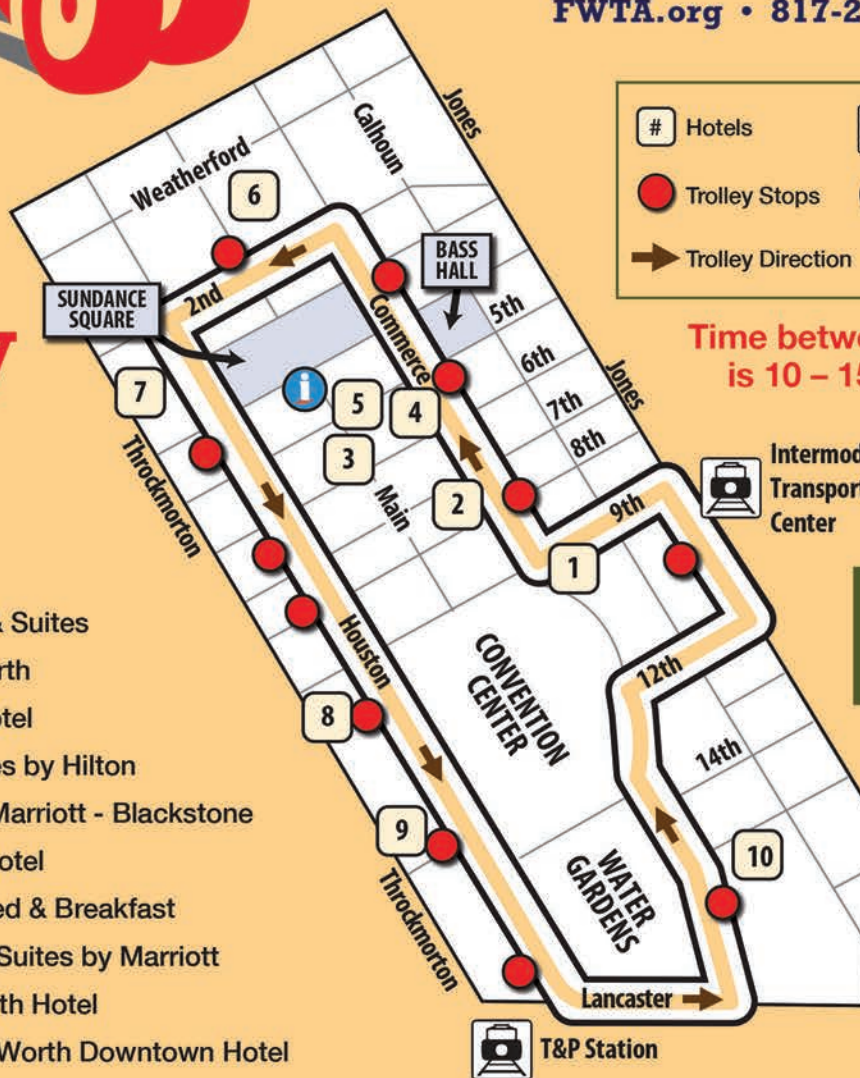

The following hotels are on the FREE Molly the Trolley route which will run from 7:00 a.m. – 10:00 p.m. on Monday, February 4 – Wednesday, February 6. (See route map on page 3.)

Fairfield Inn & Suites Downtown (217 feet away)	Omni Fort Worth (0.1 miles away)
Courtyard by Marriott Downtown Blackstone (0.3 miles away)	Embassy Suites Downtown Fort Worth (0.3 miles away)
Sheraton Fort Worth Downtown Hotel (0.3 miles away)	Renaissance Worthington Hotel (0.4 miles away)

DATE	TIME	SERVICE
Tuesday, February 5	5:45 p.m.-9:45 p.m.	Round trip shuttle service between downtown Fort Worth and Billy Bob's Texas. The last shuttle departs from Billy Bob's Texas at 9:30 p.m.

BASH SHUTTLE LOCATIONS

Climb Aboard Molly the Trolley

To Get Around Downtown

Fort Worth

7 a.m. to 10 p.m. Daily

Special extended hours for ASI Show® Feb 4-6

FWTA.org • 817-215-8600

Molly Map

Time between trolleys is 10 – 15 minutes

Hotels

- 1 Hampton Inn & Suites
- 2 Hilton Fort Worth
- 3 The Ashton Hotel
- 4 Embassy Suites by Hilton
- 5 Courtyard by Marriott - Blackstone
- 6 Worthington Hotel
- 7 Etta's Place Bed & Breakfast
- 8 Fairfield Inn & Suites by Marriott
- 9 Omni Fort Worth Hotel
- 10 Sheraton Fort Worth Downtown Hotel