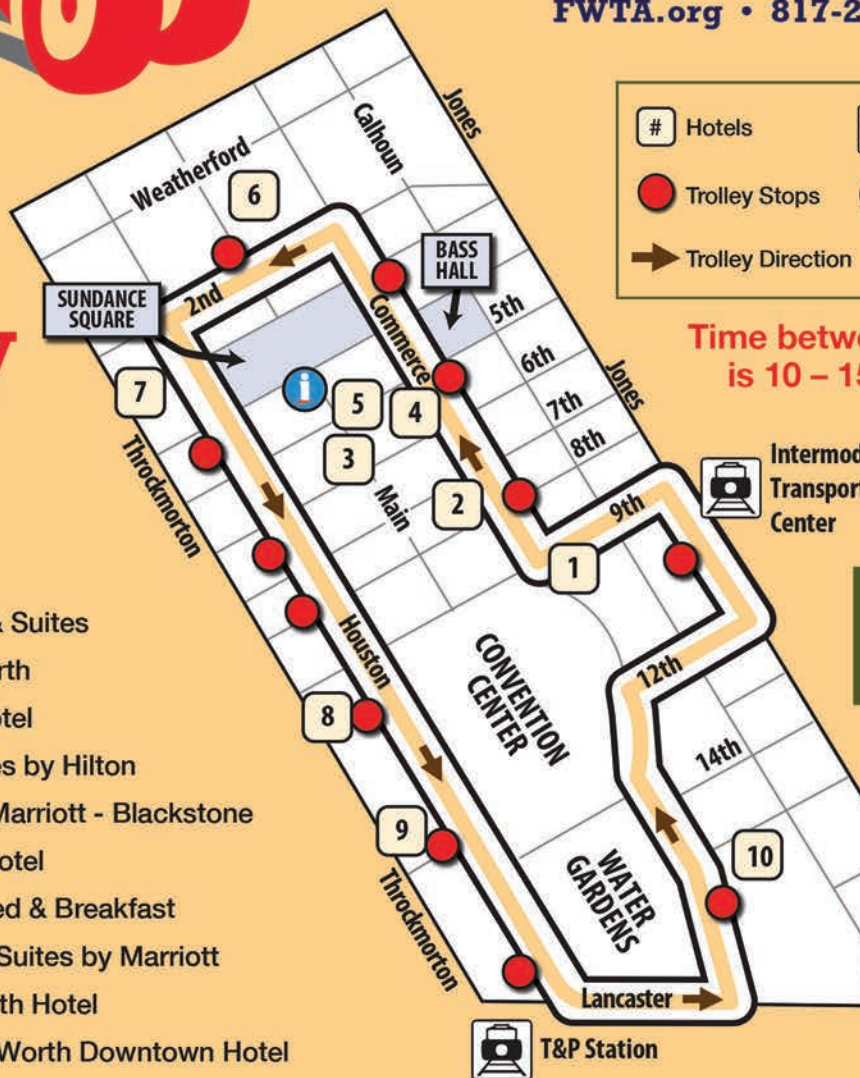

# Climb Aboard Molly the Trolley

To Get Around Downtown

## Molly Map

- # Hotels
- Trinity Railway Express Station
- Trolley Stops
- Fort Worth Visitor Information Center
- Trolley Direction

Time between trolleys is 10 – 15 minutes

Buy a pass or track your route with our mobile apps:

### Hotels

- 1 Hampton Inn & Suites
- 2 Hilton Fort Worth
- 3 The Ashton Hotel
- 4 Embassy Suites by Hilton
- 5 Courtyard by Marriott - Blackstone
- 6 Worthington Hotel
- 7 Etta's Place Bed & Breakfast
- 8 Fairfield Inn & Suites by Marriott
- 9 Omni Fort Worth Hotel
- 10 Sheraton Fort Worth Downtown Hotel

Molly the Trolley is partially subsidized by these sponsors:

and the downtown hotel community